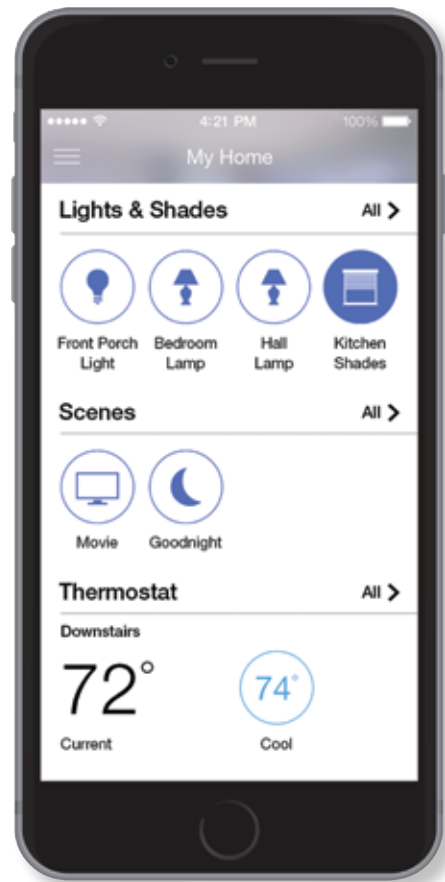

## The Home Theatre

**Sit back and enjoy the show.** Relax on your couch. Press one button to dramatically raise the drapes and reveal the screen. Lights dim, and the movie takes you away.

## The Nursery

**Ensure sweet dreams.** Your baby will sleep soundly as shades silently lower, blocking daylight from entering the room and creating an ideal atmosphere for slumber.