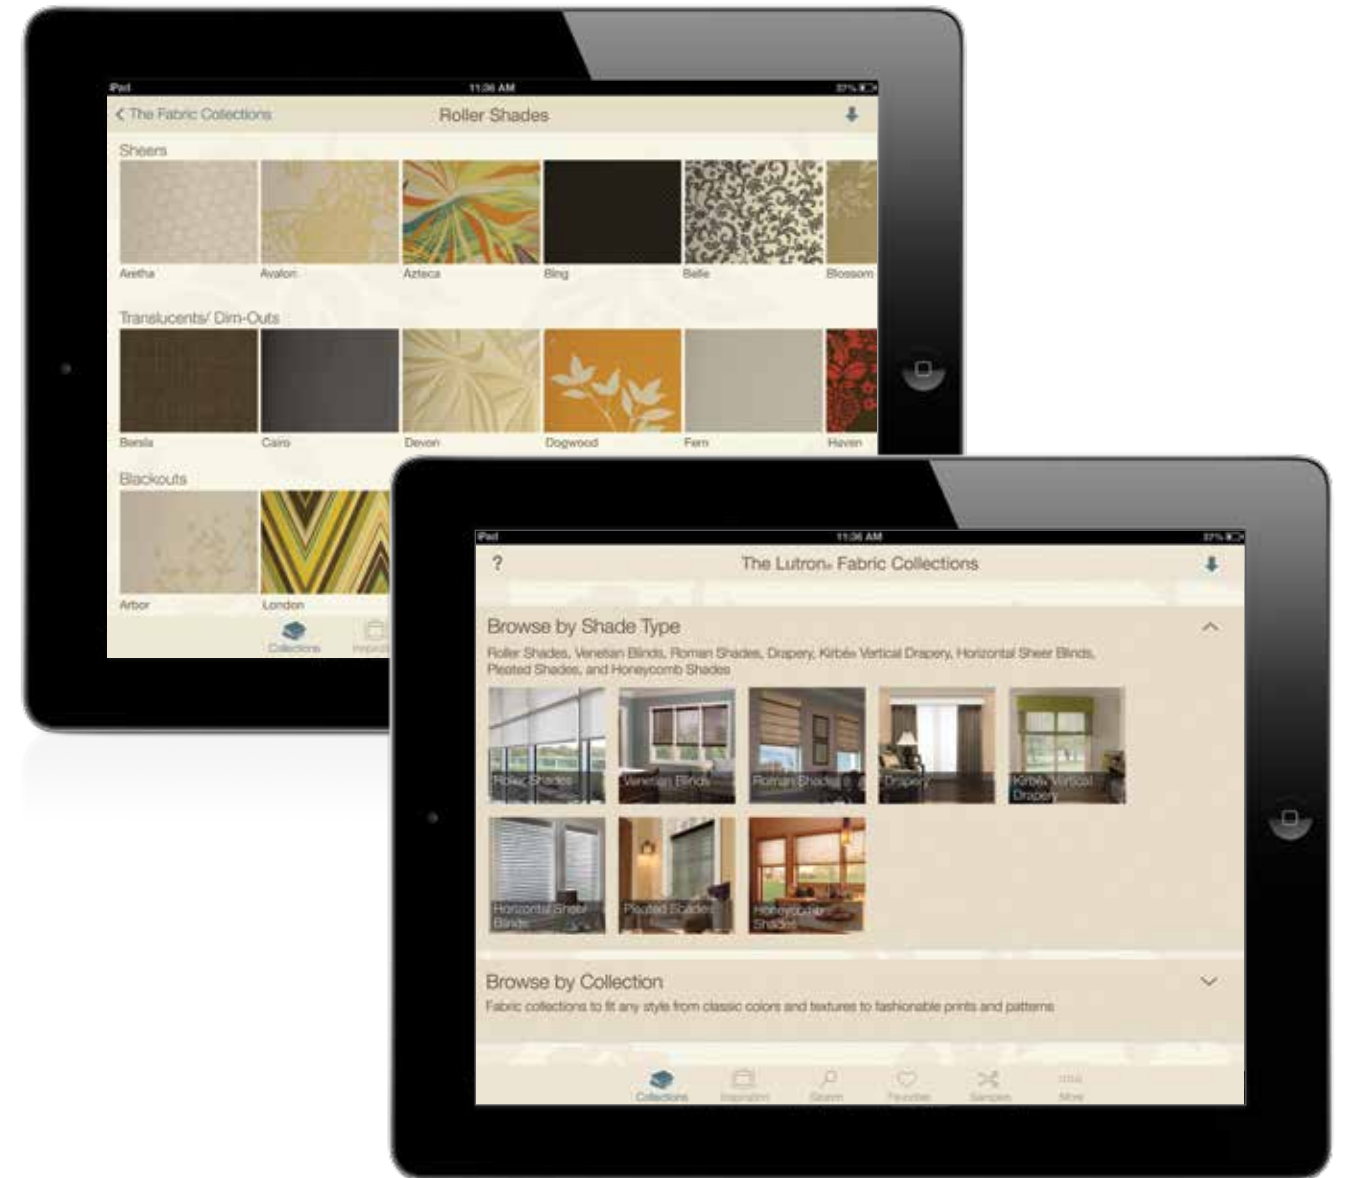

#### The Euro Collection

Fashion meets technology when Coulisserie—a premier European brand in window fashion—and Lutron come together in this stylish collection for roller shades, XL pleat shades, and wood/venetian blinds.

## Lutron Fabric Collections App

Order samples and start shopping today! Download the Lutron Fabric Collections app for your iPad® for free from the App store. Browse fabric collections, application images, or shade types, as well as zoom in on fabric swatches to see greater detail. You can save, print, or email favorites, and order samples straight from your mobile device.